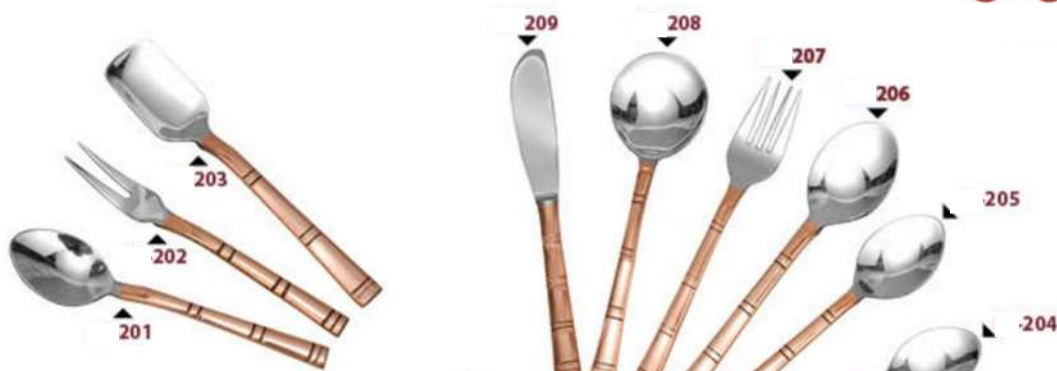

TWO TONE CUTLERY

JEI-201 COFFEE SPOON
Copper, Stainless Steel

JEI-202 FRUIT FORK
Copper, Stainless Steel

JEI-203 ICE CREAM SPOON
Copper, Stainless Steel

JEI-213 SERVING SPOON ENGRAVED
SHEET HANDLE
Copper, Stainless Steel

JEI-204 TEA SPOON
Copper, Stainless Steel

JEI-205 BABY SPOON
Copper, Stainless Steel

JEI-206 DESSERT / A P SPOON
Copper, Stainless Steel

JEI-207 DESSERT / A P FORK
Copper, Stainless Steel

JEI-208 SOUP SPOON
Copper, Stainless Steel

JEI-209 DESSERT / A P KNIFE
Copper, Stainless Steel