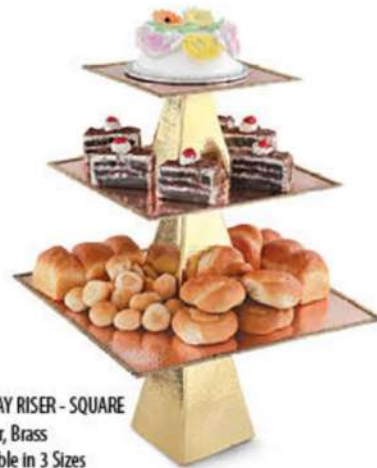

JEI-614 DISPLAY PLATTER - ROUND DEEP
Copper | Available in 2 Sizes

JEI-615 DISPLAY PLATTER - ROUND FLAT
Copper | Available in 2 Sizes

JEI-616 DISPLAY PLATTER - SQUARE
Copper | Available in 2 Sizes

JEI-154 DISPLAY RISER - ROUND FLAT
Copper, Brass | Available in 3 Sizes