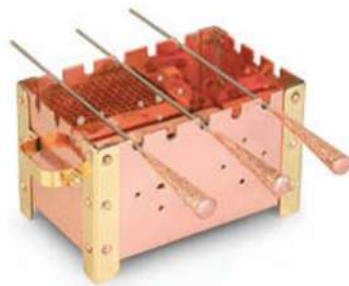

TABLEWARES

JEI-167 CHIP N DIP - Flat
Copper, Stainless Steel

JEI-168 CHIP N DIP - Round
Copper, Stainless Steel

JEI-169 CHIP N DIP - Oval
Copper, Stainless Steel

JEI-113.1 BAR BE CUE - SMALL
Copper, Brass

JEI-113.2 BAR BE CUE - BIG
Copper, Brass

JEI-128 ICE CREAM CUP
Copper, Stainless Steel, Brass

JEI-200 CONTAINER - FLAT
Copper, Brass | Available in 2 Sizes

JEI-172 BREAD BASKET - OVAL
Copper | Available in 2 sizes